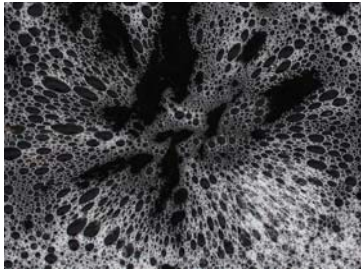

Rythmic Forms, textile, detail, 200

Psychic Reverbs, photo collage with resin, 2006

Satellites, collaborative project, MAK Vienna, 2006

Foil and light installation, Lume, Helsinki 2006

Plumb Bob's snap line drawing tool and Snap line wall drawing, 2006

HWY #4, digital animation stills with resin, 2007

Pollution Diary, drawing on text, and photo collage, 2007

Research for Dangerous Beauty, aerial photos, 2008

Solarised Pollution, digital prints, 2008

Photo cut-out installations on walls, various dims, 2008

Photo collage on lazer cuts on aluminum, 2008

Installation proposal for the next Aurora Borealis 2009

Self Portrait, Digital print under resin.