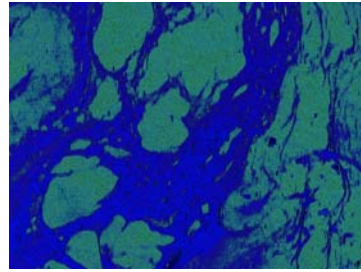

Rythmic Forms, textile, detail, 200

Psychic Reverbs, photo collage with resin, 2006

Satellites, collaborative project, MAK Vienna, 2006

Foil and light installation, Lume, Helsinki 2006

Plumb Bob's snap line drawing tool and Snap line wall drawing, 2006

HWY #4, digital animation stills with resin, 2007

Pollution Diary, drawing on text, and photo collage, 2007

Research for Dangerous Beauty, aerial photos, 2008

Solarised Pollution, digital prints, 2008

Photo cut-out installations on walls, various dims, 2008