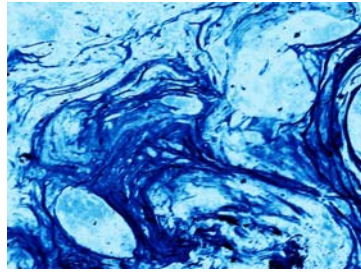

Rythmic Forms, textile, detail, 200

Psychic Reverbs, photo collage with resin, 2006

Satellites, collaborative project, MAK Vienna, 2006

Foil and light installation, Lume, Helsinki 2006

Plumb Bob's snap line drawing tool and Snap line wall drawing, 2006

HWY #4, digital animation stills with resin, 2007

Pollution Diary, drawing on text, and photo collage, 2007

Research for Dangerous Beauty, aerial photos, 2008

Solarised Pollution, digital prints, 2008

Photo cut-out installations on walls, various dims, 2008