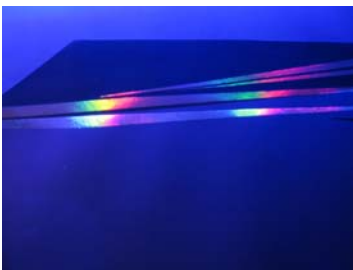

Rythmic Forms, textile, detail, 200

Psychic Reverbs, photo collage with resin, 2006

Satellites, collaborative project, MAK Vienna, 2006

Foil and light installation, Lume, Helsinki 2006

Plumb Bob's snap line drawing tool and Snap line wall drawing, 2006

HWY #4, digital animation stills with resin, 2007

Pollution Diary, drawing on text, and photo collage, 2007

Research for Dangerous Beauty, aerial photos, 2008

Solarised Pollution, digital prints, 2008

Photo cut-out installations on walls, various dims, 2008

Photo collage on lazer cuts on aluminum, 2008

Installation proposal for the next Aurora Borealis 2009

Self Portrait, Digital print under resin.